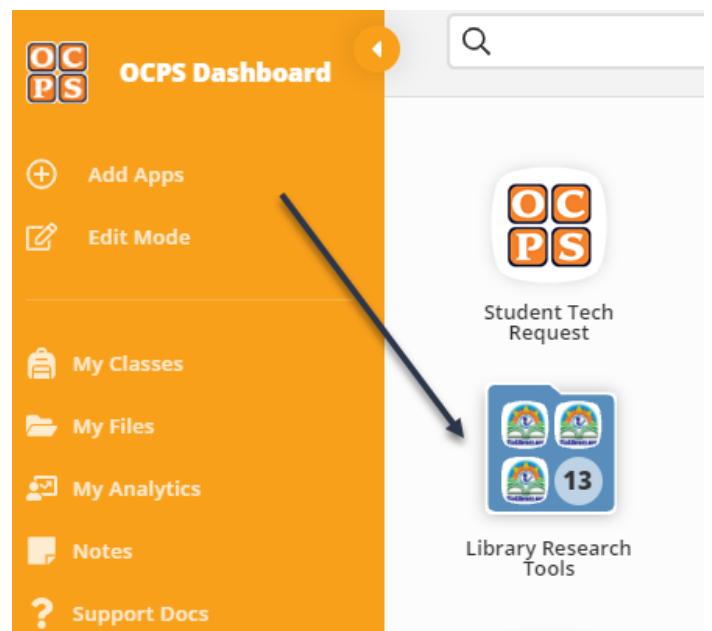

**ALL students can also access :**

- **Accuplacer (Math, Reading and Writing)**
- **FREE ACT Tutoring**
- **FREE ASVAB Tutoring**
- **FREE SAT Tutoring**
- **FREE FAFSA Assistance**

# LOGIN DIRECTIONS

1. Login to the OCPS LaunchPad (<https://launch.ocps.net>) with the OCPS student ID number and the same password used to login in to a student device.

2. Click on the **Library Research Tools Folder**.

3. Click on the **Orange County Virtual Library Card** icon.

4. Scroll down the page and click on **BrainFuse**.